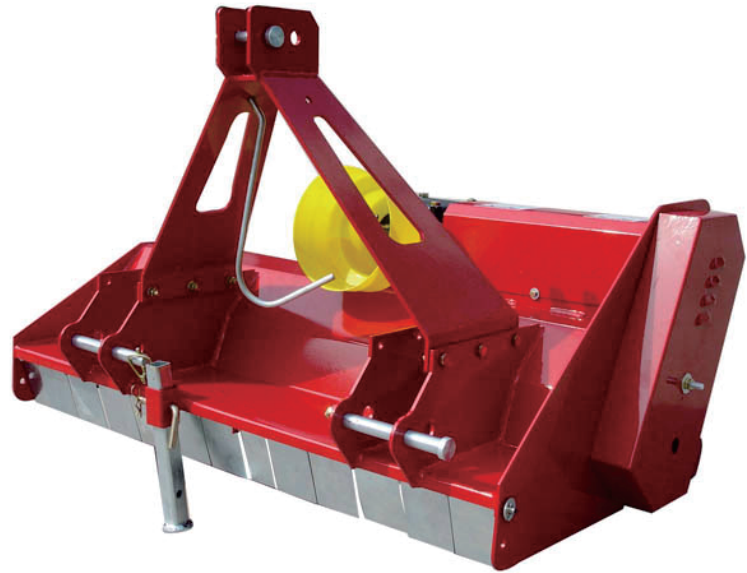

MOWER

TET FLAIL MOWER

TET 型割草机

Ideal for working on grass: orchard, nursery, vineyard, in the greenhouse and for gardening.

- Best gearbox,
- Sturdy toothed belts,
- Double hitches,
- Adjustable rear roller with mud scraper
- Y blade

Standard 'Y' Blade

Model	TET105	TET125
Dimensions(LxWxH)	1150x687x722mm	1350x687x722mm
Cutting Width	1050mm	1250mm
PTO Speed	540rpm	540rpm
Structure Weight	120kg	135kg
Tractor HP	15-20hp	15-20hp